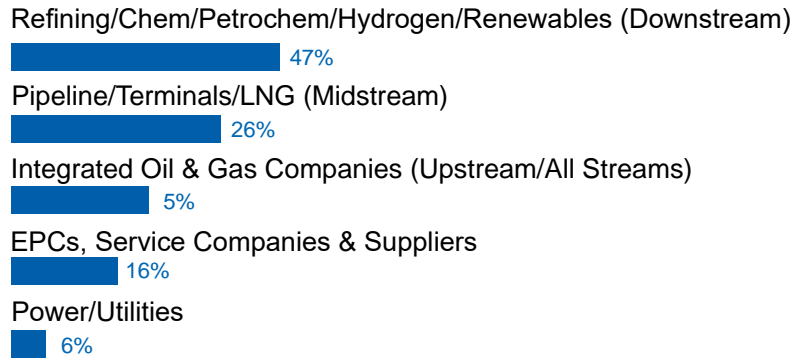

CIRCULATION BY INDUSTRY

CIRCULATION BY DEPARTMENT

INDUSTRY REACH

100K+ Total Monthly Audience

60K Total Print Readership Per Issue
Includes pass along

25K BIC Newsletters Circulation

79K Monthly Sessions on BICMagazine.com