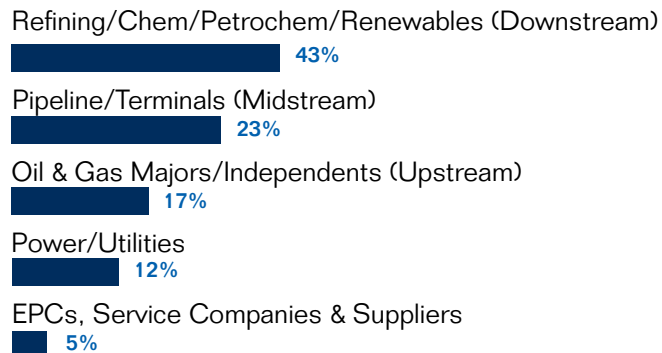

Circulation By Industry

Circulation By Department

Industry Reach

100K+ Total Net Audience

70K Total Print Readership Per Issue
Includes pass along

15K BIC E-Newsletters Circulation

58K Unique Monthly Web Visitors