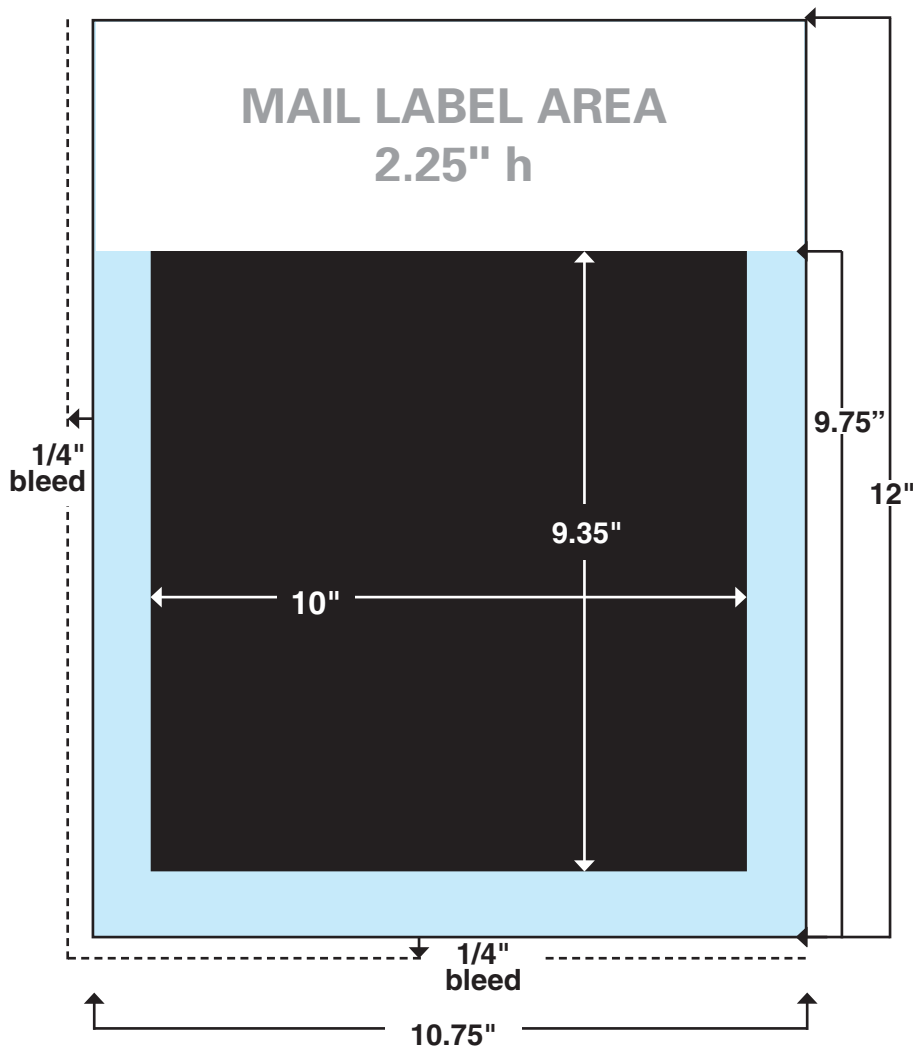

# Back Cover Spec Sheet

Four Color Process: SWOP Web  
Trim: 10.75" x 12"

- Include 1/4" bleed on left and bottom
- Type must be placed at least 1/2 inch from trim edges and blurb area
- Images should be no less than 300 dpi
- Send cover as high-res/press optimized PDF (PDF/X-1a compliant preferred.)
- SWOP certified hard copy proof is required