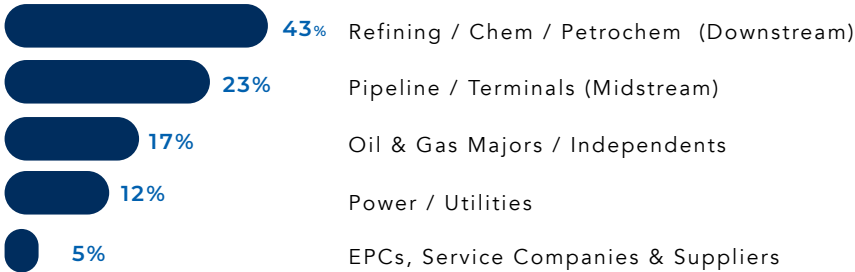

BIC MAGAZINE PRINT AND DIGITAL DEMOGRAPHICS AND REACH

CIRCULATION BY INDUSTRY

INDUSTRY REACH

- 74K** Total Readership Per Issue
 - 30K** Total Print Distribution Per Issue
 - 22K** Industry Report E-Newsletter Circulation
 - 20K** Resources Alert E-Newsletter Circulation
 - 45K** Unique Monthly Web Visitors
 - 80K** Web Page Views Monthly
 - 50K** Social Media Followers And Connections
- BIC Company and Staff pages*

CIRCULATION BY DEPARTMENT