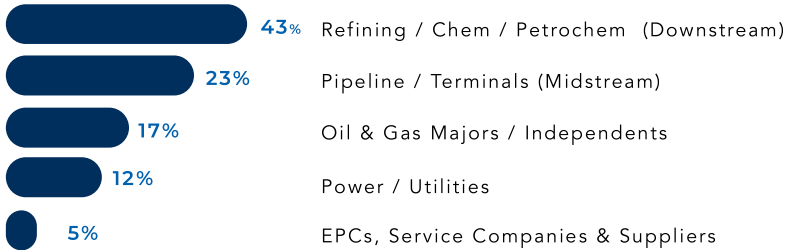

BIC MAGAZINE PRINT AND DIGITAL DEMOGRAPHICS AND REACH

CIRCULATION BY INDUSTRY

INDUSTRY REACH

- 74K** Total Readership Per Issue
 - 30K** Total Print Distribution Per Issue
 - 22K** Inside Industry E-Newsletter Circulation
 - 20K** Resources Alert E-Newsletter Circulation
 - 45K** Unique Monthly Web Visitors
 - 80K** Web Page Views Monthly
 - 50K** Social Media Followers And Connections
- BIC Company and Staff pages*

CIRCULATION BY DEPARTMENT